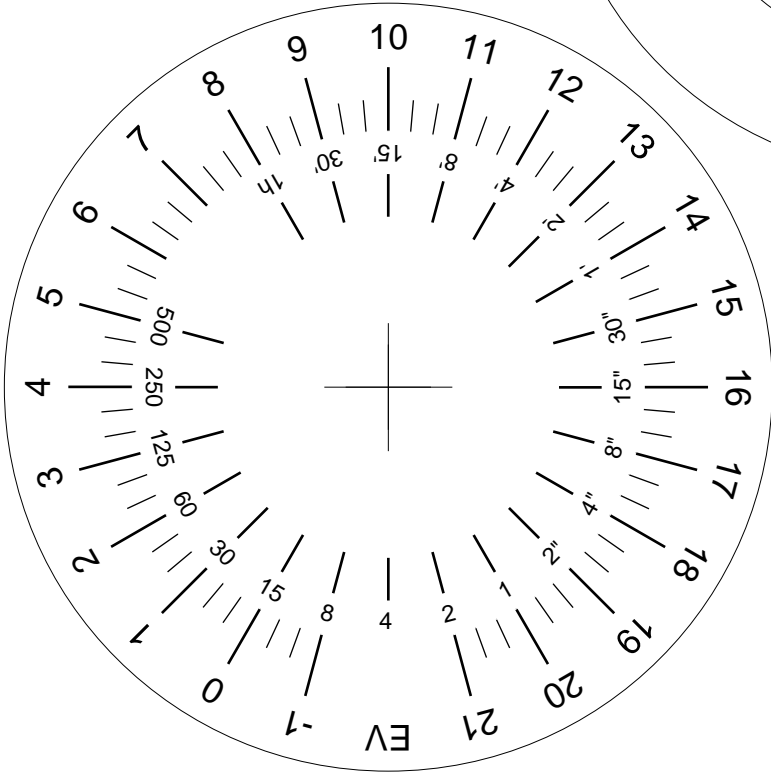

# Zone System Dial

A valuable aid to place Zone System values while simplifying calculations. Scales are in standard shutter speeds, f/stops and EVs.

© 1999-2000  
 Ralph W. Lambrecht - lambrecht@btinternet.com

Ruler assembled  
 (reduced view)

Print and cut out the shapes.  
 Glue onto cardboard and trim.  
 Laminate with clear tape.