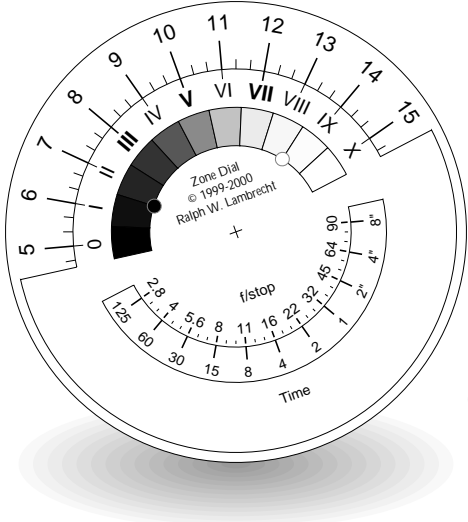

# Zone System Dial

A valuable aid to place Zone System values while simplifying calculations. Scales are in standard shutter speeds, f/stops and EVs.

© 1999-2000  
 Ralph W. Lambrecht - lambrecht@btinternet.com

Ruler assembled  
 (reduced view)

Print and cut out the shapes.  
 Glue onto cardboard and trim.  
 Laminate with clear tape.