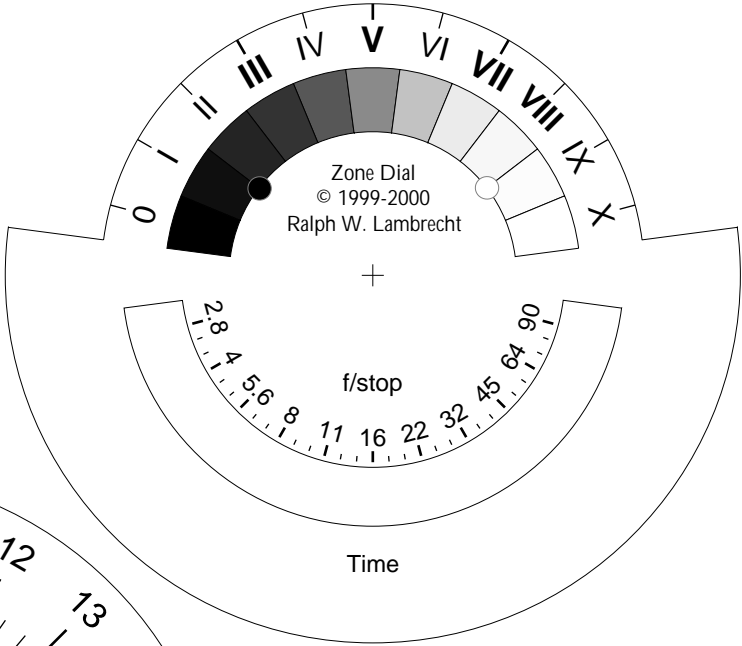

# Zone System Dial

A valuable aid to place Zone System values while simplifying calculations. Scales are in standard shutter speeds, f/stops and EVs.

© 1999-2000  
 Ralph W. Lambrecht - lambrecht@btinternet.com

Ruler assembled  
 (reduced view)

Print and cut out the shapes.  
 Glue onto cardboard and trim.  
 Laminate with clear tape.